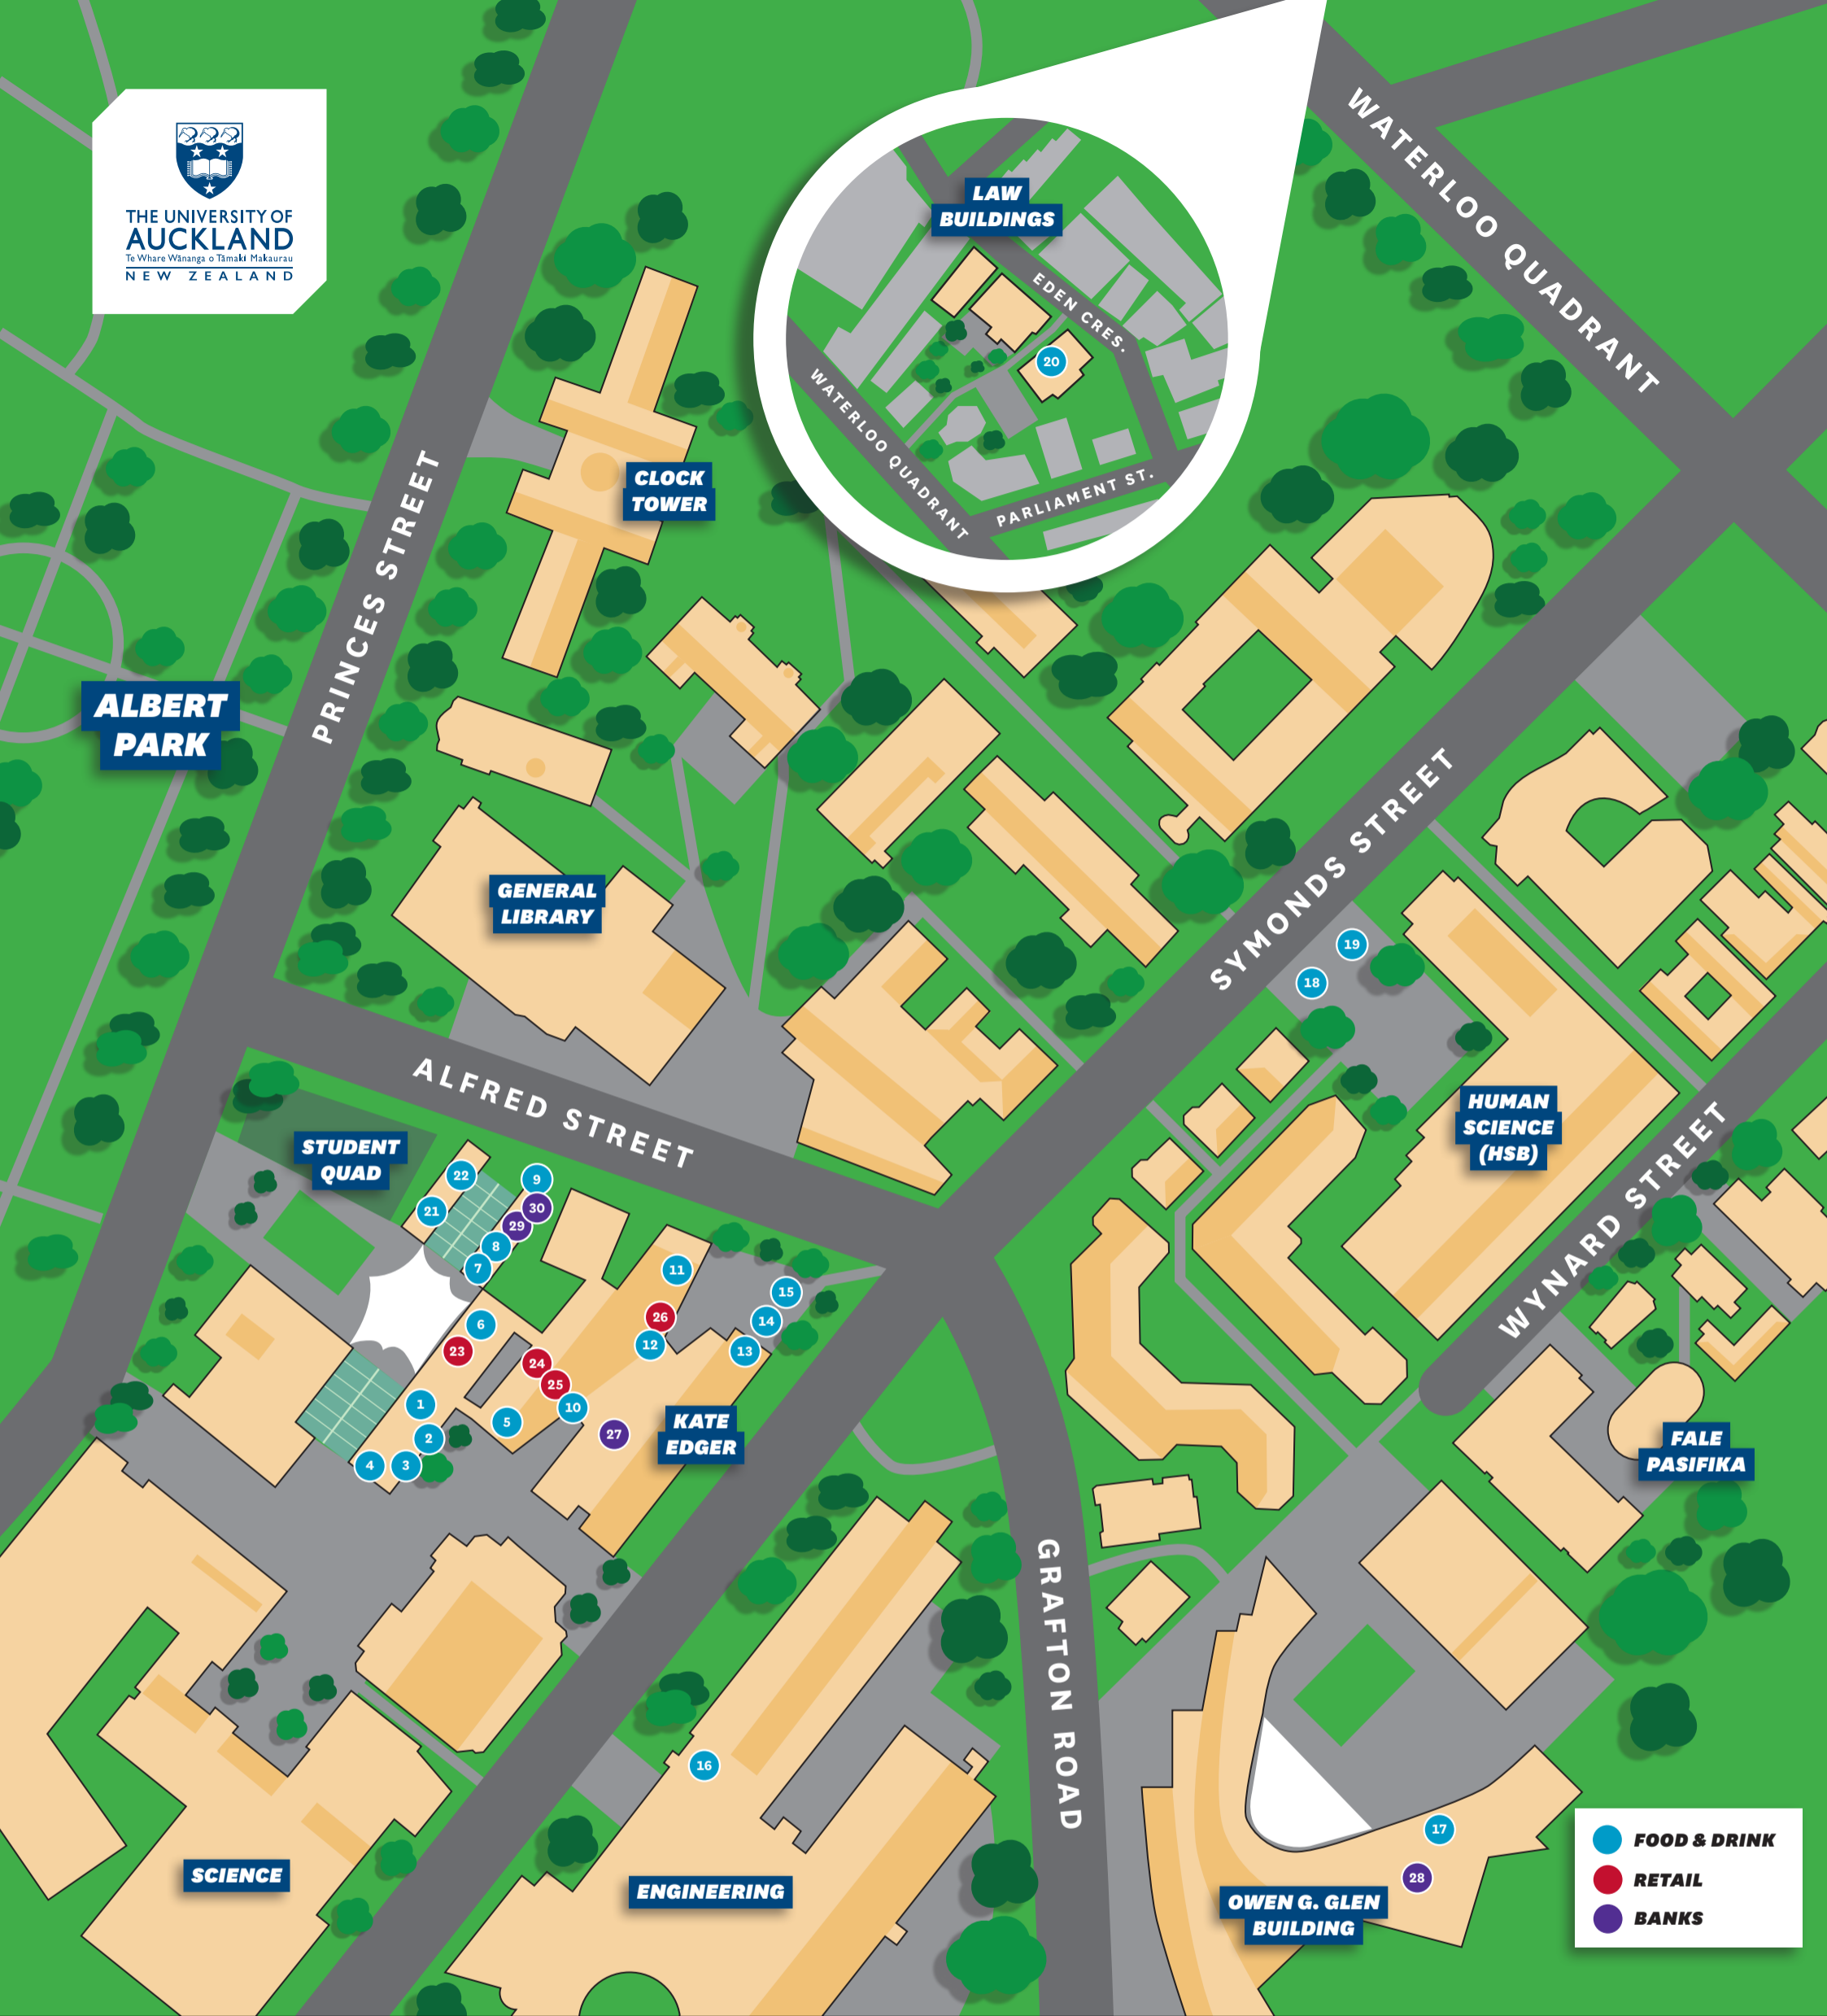

THE UNIVERSITY OF
AUCKLAND
Te Whare Wānanga o Tāmaki Makaurau
NEW ZEALAND

- **FOOD & DRINK**
- **RETAIL**
- **BANKS**

CITY CAMPUS

Food and Retail

● 1 Hello Chinese	● 7 Gong Cha	● 13 Shaky Isles (Level 0)	● 19 Ha! Poke	● 25 UniChem (Level 1)
● 2 The Bowl	● 8 Hollywood Metro	● 14 Needo	● 20 Strata Law Cafe	● 26 Ubiq (Level 1)
● 3 Barilla Dumpling	● 9 Shadows Bar (street level)	● 15 Taco Joint	● 21 New opening	● 27 ANZ/ATM Bank (Level 1)
● 4 Jewel of India	● 10 Relax (Level 2) new site	● 16 Shaky Isles Kiosk	● 22 New opening	● 28 ASB ATM (Level 1)
● 5 Tank	● 11 Strata Cafe (Level 4)	● 17 The Deli	● 23 Campus Store	● 29 TSB ATM
● 6 Uni Sushi	● 12 Munchy Mart (Level 0)	● 18 Mojo Coffee	● 24 PB Tech (Level 2)	● 30 BNZ ATM